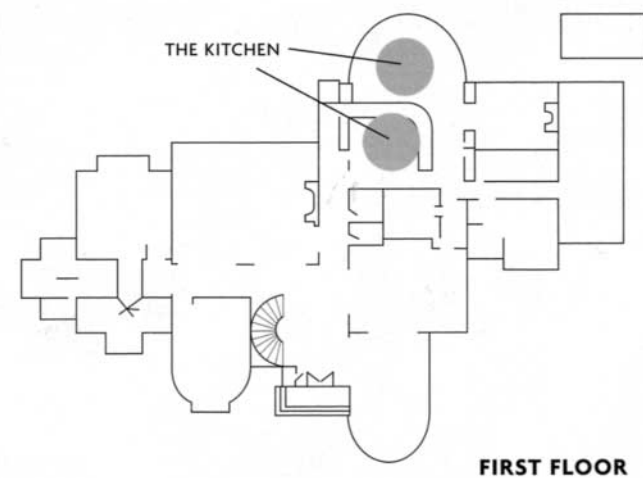

THE KITCHEN

DESIGNED BY DIANE PAPARO
DIANE PAPARO ASSOCIATES, NEW YORK CITY

With her extensive skills in space planning, Paparo was the logical choice for the design of the Showhouse kitchen. The large 25-by-50-foot interior was outfitted with existing brown mahogany cabinetry. To lighten the space and provide a contrast with the dark woods, she selected a creamy satin lacquer finish for the backsplash. One side of the room has a free-standing island and a 3-foot-high, L-shaped counter, which separates the seating area from the prep space.

On a wall opposite the entrance, Paparo created creamy white wood and lacquer curved convex panels. Draperies composed of taupe netting, bordered with 12-inch wool sateen hems, allow light to stream through a large window of glass overlooking the pool and back yard.

Over the terra-cotta floors, Paparo placed a robin's-egg blue wool and silk rug with a quince branch pattern. The breakfast table, chosen from her new collection, contains a base of glass panels and two-tone satin lacquer finish top. To complete the sumptuous space, Paparo included an oblong sofa with silver leaf frame and white silk-velvet upholstery. ➤